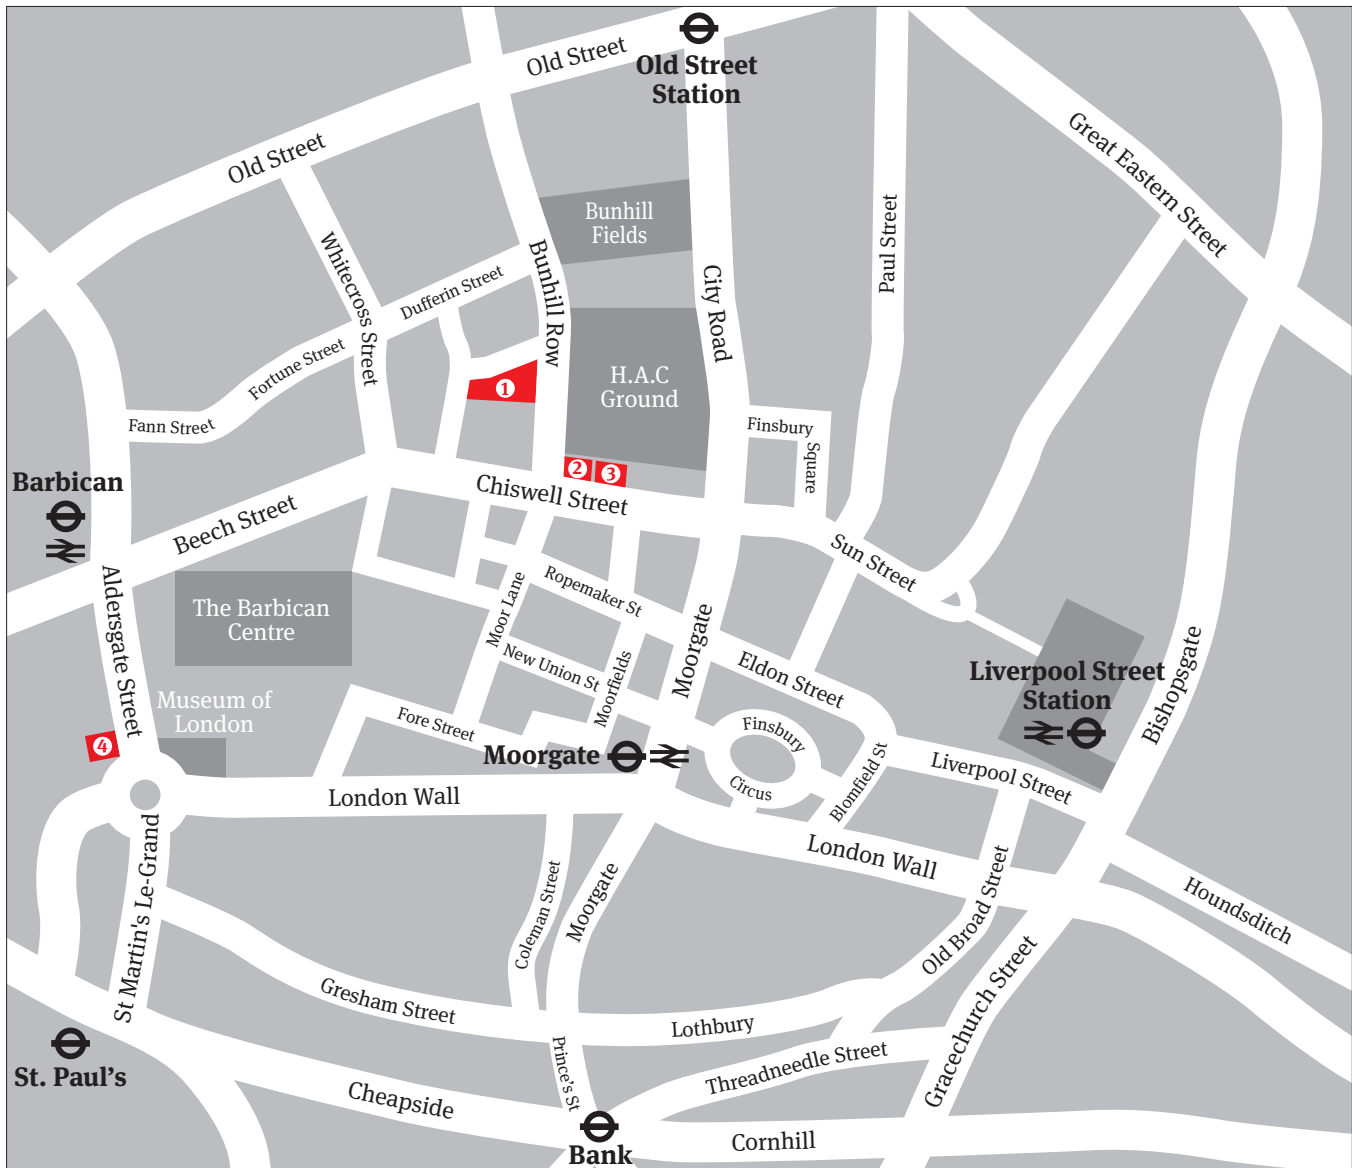

## Location map

- |  |   |   |  |
|--|---|---|--|
| <p><b>1. Bunhill Row site:</b><br/>106 Bunhill Row<br/>London EC1Y 8TZ<br/>T: +44 (0)20 7040 8600<br/>T: +44 (0)20 7040 8800</p> | <p><b>2. Chiswell Street site:</b><br/>First floor<br/>24 Chiswell Street<br/>London EC1Y 4UE</p> | <p><b>3. Longbow House site:</b><br/>Fourth floor<br/>14-20 Chiswell Street<br/>London EC1Y 4TW</p> | <p><b>4. Aldersgate site:</b><br/>Second floor<br/>200 Aldersgate Street<br/>London EC1A 4HD</p> |
|--|---|---|--|

### UNDERGROUND

Barbican, Liverpool Street, Moorgate, Old Street, St Paul's

### OVERGROUND

Barbican, Liverpool Street, Moorgate

### BUS ROUTES

4, 55, 66. These buses go to Barbican Station, you then have a short walk to Chiswell Street, Bunhill Row and Aldersgate Street. Other buses that run near Barbican: 8, 11, 21, 26, 35, 42, 43, 47, 48, 56, 76, 78, 100, 133, 141, 149, 153, 172, 214, 242, 271, 344